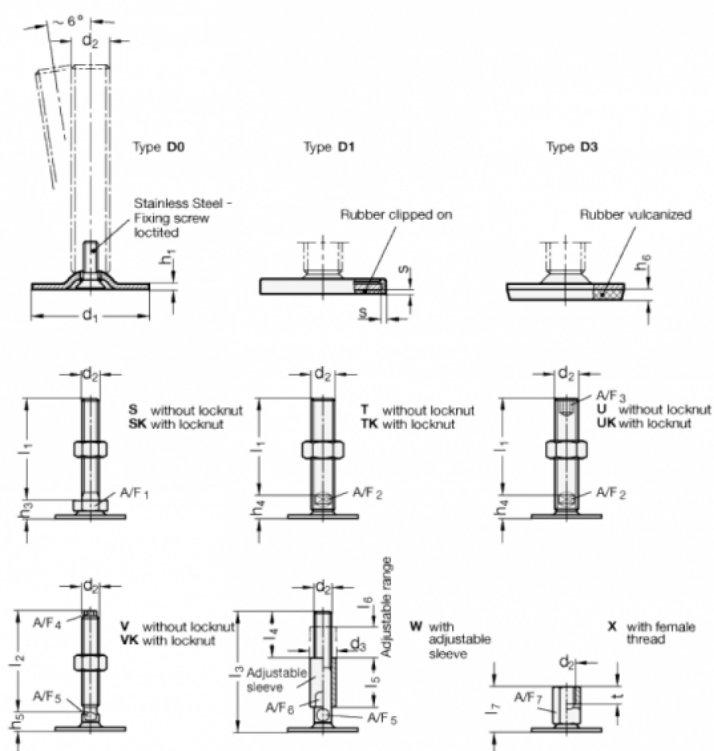

Article number: 204150M850D3S

Description: E+G levelling foot
GN 41-50-M8-50-D3-S

Note: S Without nut, External hexagon at the bottom

Measures

A/F1 = 17

d1 = 50

d2 = M8

h1 = 2.5

h3 = 11

h6 = 4

l1 = 50

s =